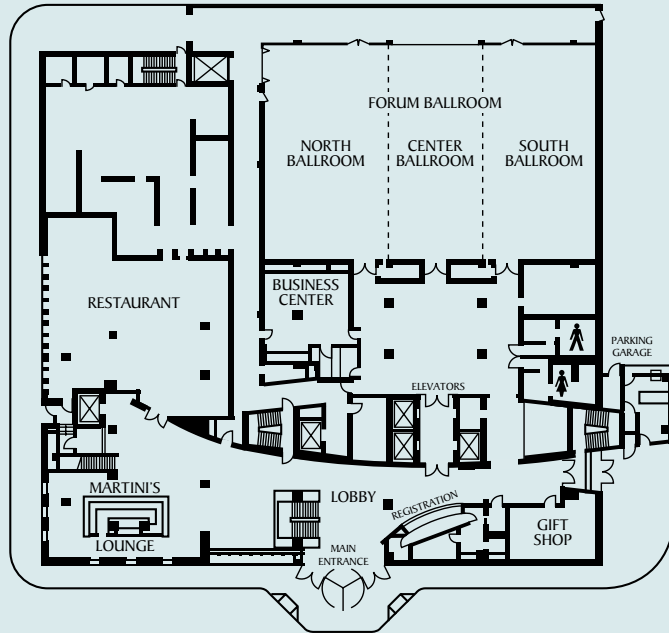

Forum Ballroom

LOBBY LEVEL AND FORUM BALLROOM

Room	Sq. Ft.	Length	Width	Ceiling	Theatre	Classroom	Reception	Conference	U-shaped	Rounds
Forum Ballroom	5640	60'	92'	16'	700	360	-	-	-	500
North Forum	2040	60'	33'	16'	225	120	-	50	-	180
Center Forum	1740	60'	29'	16'	225	120	-	50	-	170
South Forum	1860	60'	30'	16'	225	120	-	50	-	180

Minneapolis Convention Center

Millennium Superior Guest Room

ACCOMMODATIONS

A full-service hotel offering 321 comfortably equipped guest rooms inclusive of ten suites. We offer a wide range of amenities and services ensuring that your stay is both enjoyable and successful.