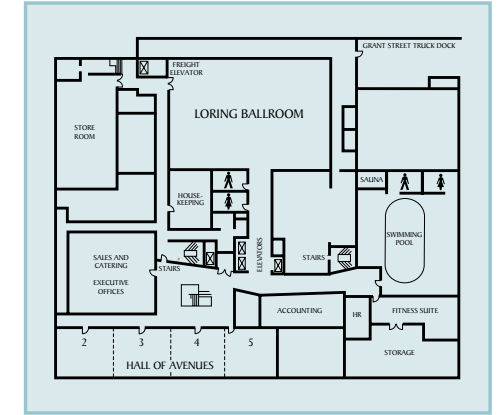

SERVICES

- Safety deposit boxes
- Complimentary HSA at Martini's Lounge
- WIFI access in Martini's Lounge
- Skyway connection to Minneapolis Convention Center
- ATM bank service
- Room service
- Laundry/valet services
- On-site guest laundry
- Video check-out
- Express check-out

Business Center

LOWER LEVEL AND LORING BALLROOM/AVENUES

Loring Ballroom

Room	Sq. Ft.	Length	Width	Ceiling	Theatre	Classroom	Reception	Conference	U-shaped	Rounds
Loring Ballroom	5280	60'	87'	11'	500	300	—	70	—	400
Hall of Avenues	3240	120	27'	10'	250	144	462	68	—	200
Avenue 2	810	30'	27'	10'	75	48	49	20	—	60
Avenue 3	810	30'	27'	10'	75	48	49	20	—	60
Avenue 4	810	30'	27'	10'	75	48	49	20	—	60
Avenue 5	810	30'	27'	10'	75	48	49	20	—	60

BANQUET & MEETING FACILITIES

Millennium Hotel Minneapolis offers over 20,000 square feet of flexible meeting and banquet space which can accommodate groups of up to 700 people. The Forum Ballroom is an elegant space with 16-foot high ceilings and divisible to three sections. Fourteenth floor banquet space is one of a kind in downtown Minneapolis area offering floor to ceiling windows that gives a spectacular panoramic view of the Minneapolis skyline. Whatever your specific group needs are, Millennium Hotel Minneapolis can provide all the components to make this a successful event.