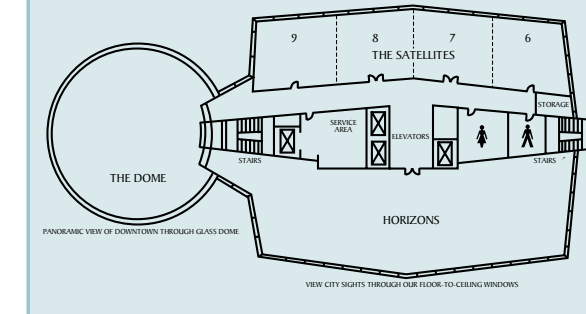

Business Center

LOWER LEVEL AND LORING BALLROOM/AVENUES

Loring Ballroom

Room	Sq. Ft.	Length	Width	Ceiling	Theatre	Classroom	Reception	Conference	U-shaped	Rounds
Loring Ballroom	5280	60'	87'	11'	500	300	—	70	—	400
Hall of Avenues	3240	120	27'	10'	250	144	462	68	—	200
Avenue 2	810	30'	27'	10'	75	48	49	20	—	60
Avenue 3	810	30'	27'	10'	75	48	49	20	—	60
Avenue 4	810	30'	27'	10'	75	48	49	20	—	60
Avenue 5	810	30'	27'	10'	75	48	49	20	—	60

BANQUET & MEETING FACILITIES

Millennium Hotel Minneapolis offers over 20,000 square feet of flexible meeting and banquet space which can accommodate groups of up to 700 people. The Forum Ballroom is an elegant space with 16-foot high ceilings and divisible to three sections. Fourteenth floor banquet space is one of a kind in downtown Minneapolis area offering floor to ceiling windows that gives a spectacular panoramic view of the Minneapolis skyline. Whatever your specific group needs are, Millennium Hotel Minneapolis can provide all the components to make this a successful event.

Forum Ballroom

Fourteenth Floor Dome

FOURTEENTH FLOOR – DOME, HORIZONS AND SATELLITES

Fourteenth Floor Dome

Horizons

Room	Sq. Ft.	Length	Width	Ceiling	Theatre	Classroom	Reception	Conference	U-shaped	Rounds
Dome	1764	—	—	—	—	—	—	—	—	100
Horizons	2610	102'	30'	12'	150	100	—	75	—	160
Satellites	1936	92'	21'	12'	150	76	—	—	—	120
Satellite 6	484	24'	21'	12'	30	24	—	20	—	40
Satellite 7	484	22'	21'	12'	30	24	—	20	—	40
Satellite 8	484	22'	21'	12'	30	24	—	20	—	40
Satellite 9	484	24'	21'	12'	30	24	—	20	—	40